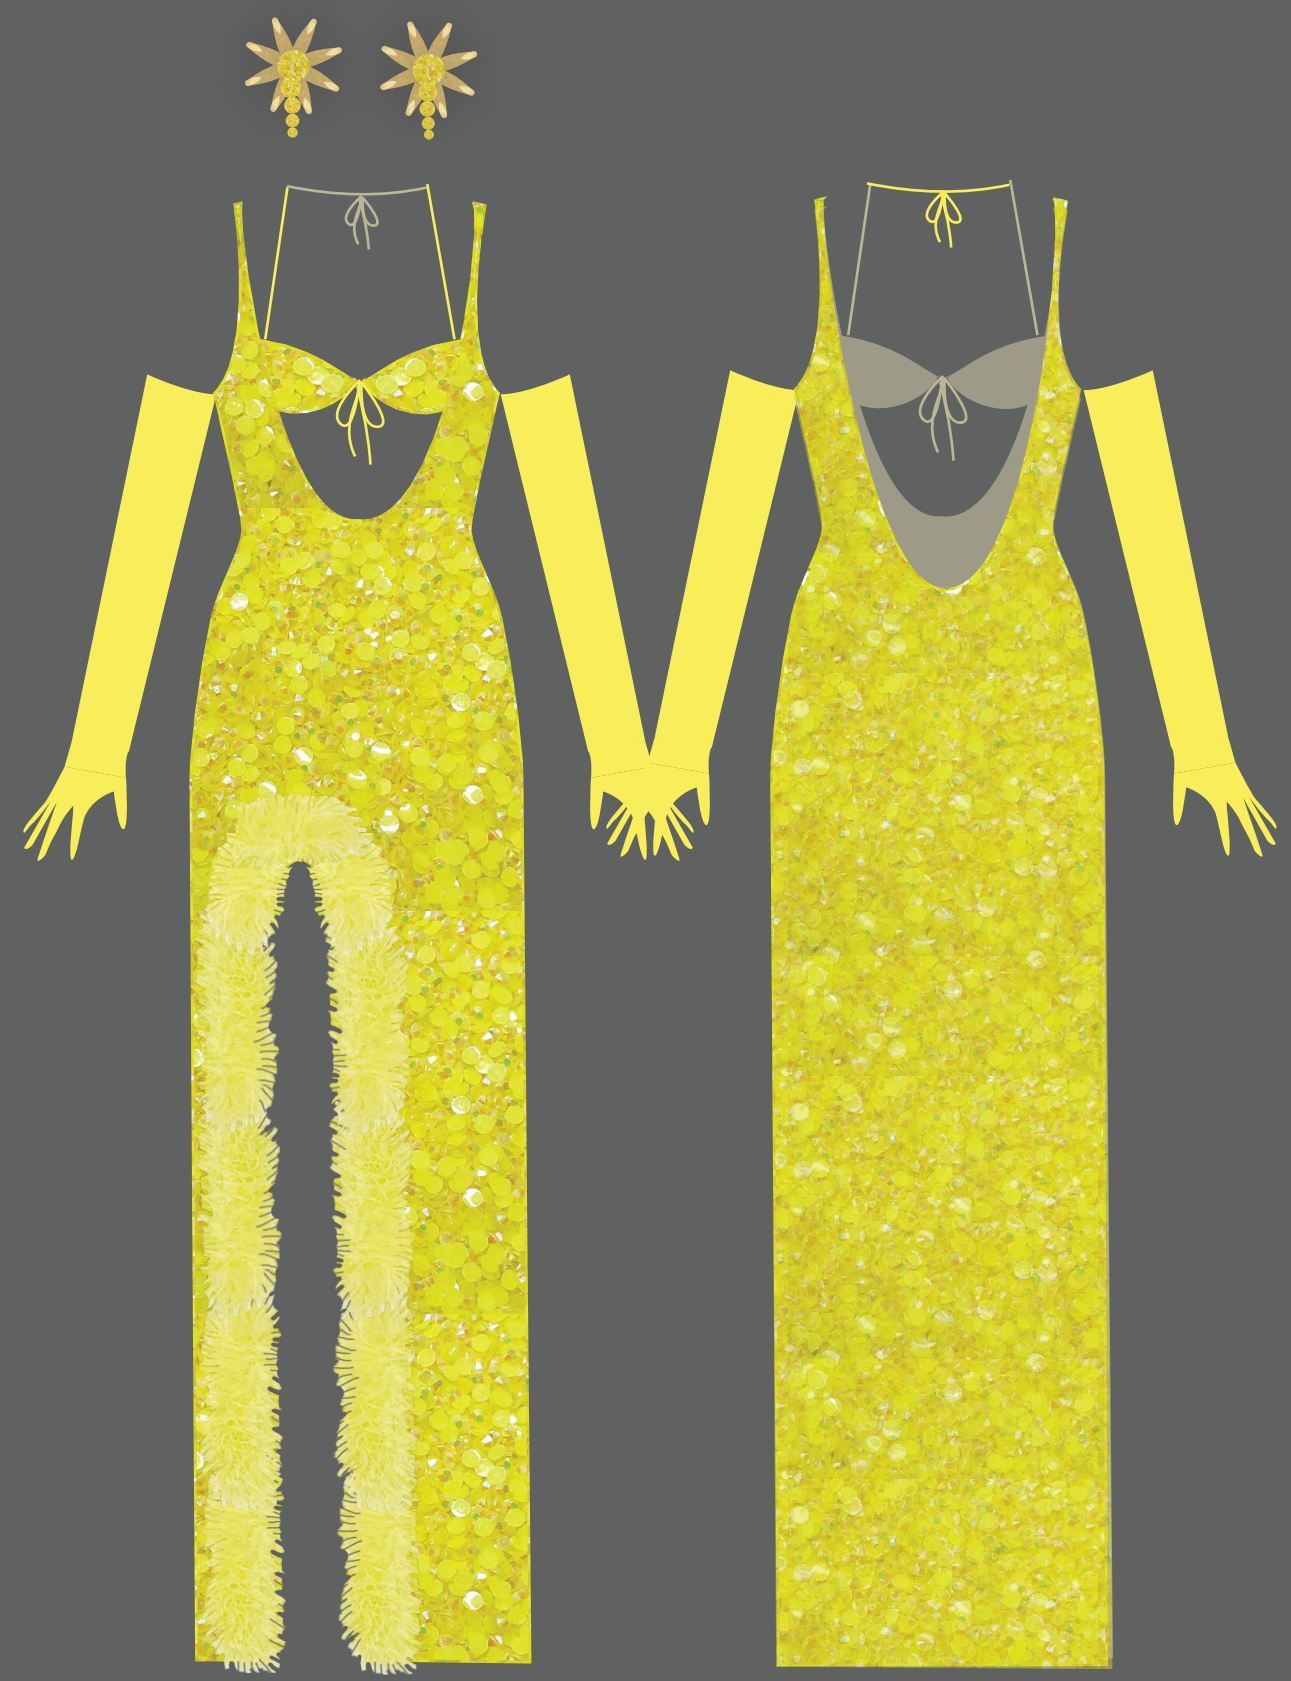

Golden in Greece

'25

Lauren
Silva

Design Portfolio: Lauren Silva

Palette

Lauren
Silva

PANTONE®
15-0953 TCX
Golden Yellow

PANTONE®
14-0837 TCX
Misted Yellow

Nylon Brights
PANTONE®
12-0645 TN
Lemon Tonic

PANTONE®
11-0104 TCX
Vanilla Ice

Materials

Trims

Lauren
Silva

Shine Yarn
Garbadine

Yellow
Chiffon

Chainmail

Hammered
Gold Plating

Cream
Chiffon

Open
Crochet

Yellow
Sequin

Yellow
Topaz

Hammer Curled
Gold Flower w/
Yellow Topaz

Yellow Ostrich

Bungee

Yellow Rhinestone

Hammer Gold
Fish Bones

Full Collection

Lauren
Selva