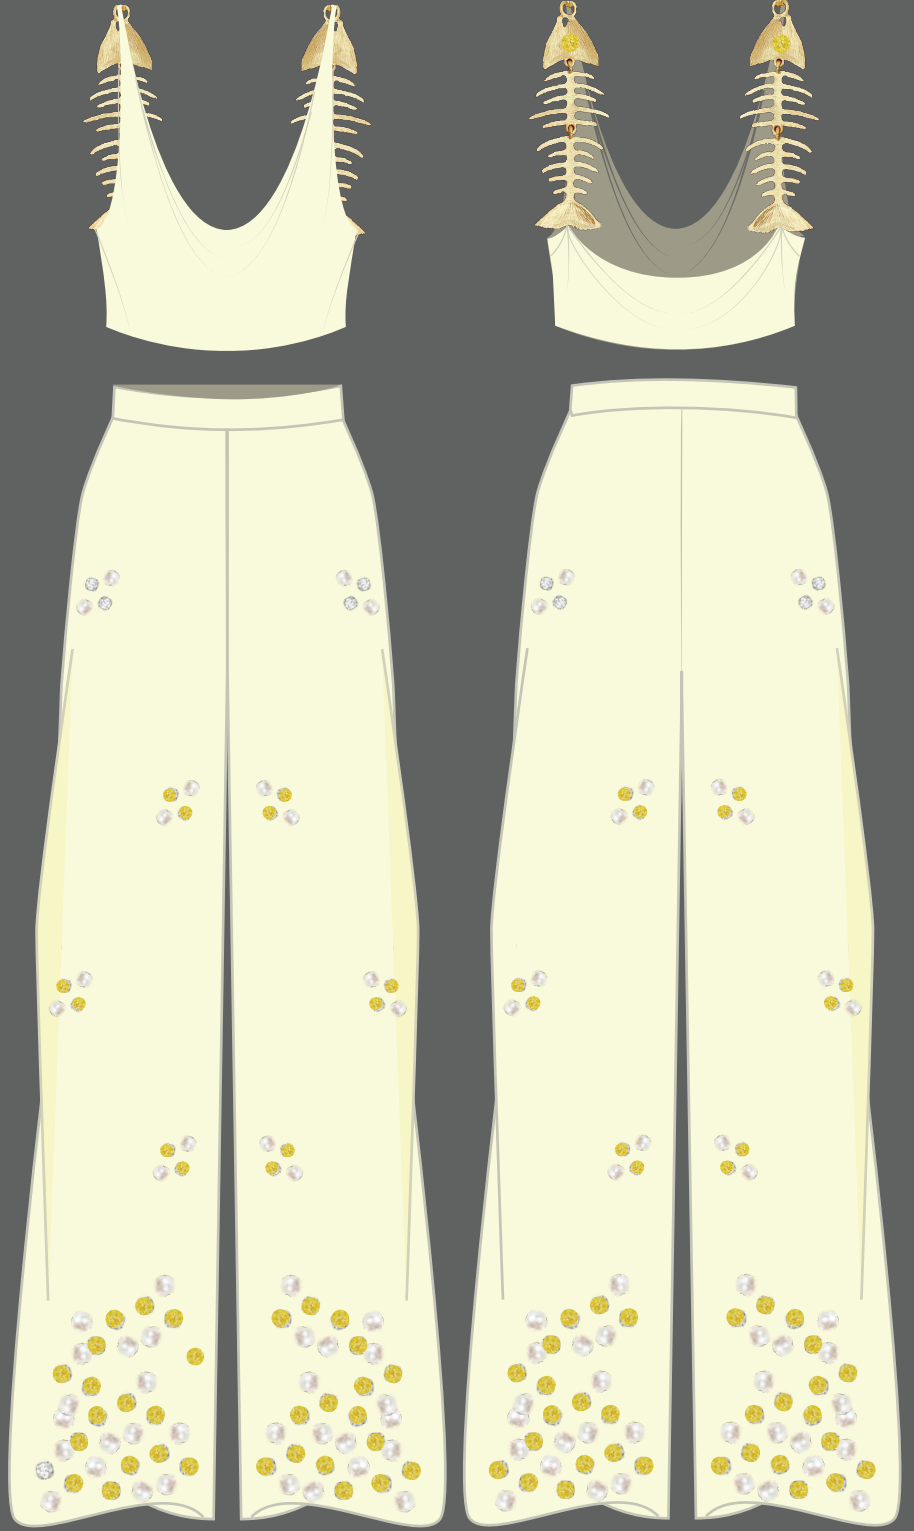

Hammered
Gold Plating

Cream
Chiffon

Open
Crochet

Yellow
Sequin

Yellow
Topaz

Hammer Curled
Gold Flower w/
Yellow Topaz

Yellow Ostrich

Bungee

Yellow Rhinestone

Hammer Gold
Fish Bones

Full Collection

Lauren
Selva