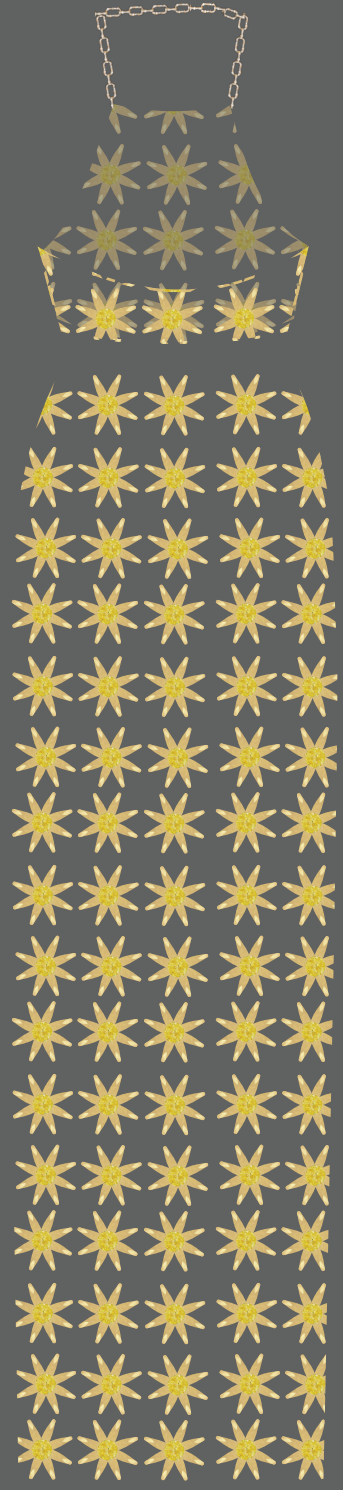

Golden in Greece

'25

Lauren
Silva

Design Portfolio: Lauren Silva

Palette

Lauren
Silva

PANTONE®
15-0953 TCX
Golden Yellow

PANTONE®
14-0837 TCX
Misted Yellow

Nylon Brights
PANTONE®
12-0645 TN
Lemon Tonic

PANTONE®
11-0104 TCX
Vanilla Ice

Materials

Trims

Lauren
Silva

Shine Yarn
Garbadine

Yellow
Chiffon

Chainmail

Hammered
Gold Plating

Cream
Chiffon

Open
Crochet

Yellow
Sequin

Yellow
Topaz

Hammer Curled
Gold Flower w/
Yellow Topaz

Yellow Ostrich

Bungee

Yellow Rhinestone

Hammer Gold
Fish Bones

Full Collection

Lauren
Selva