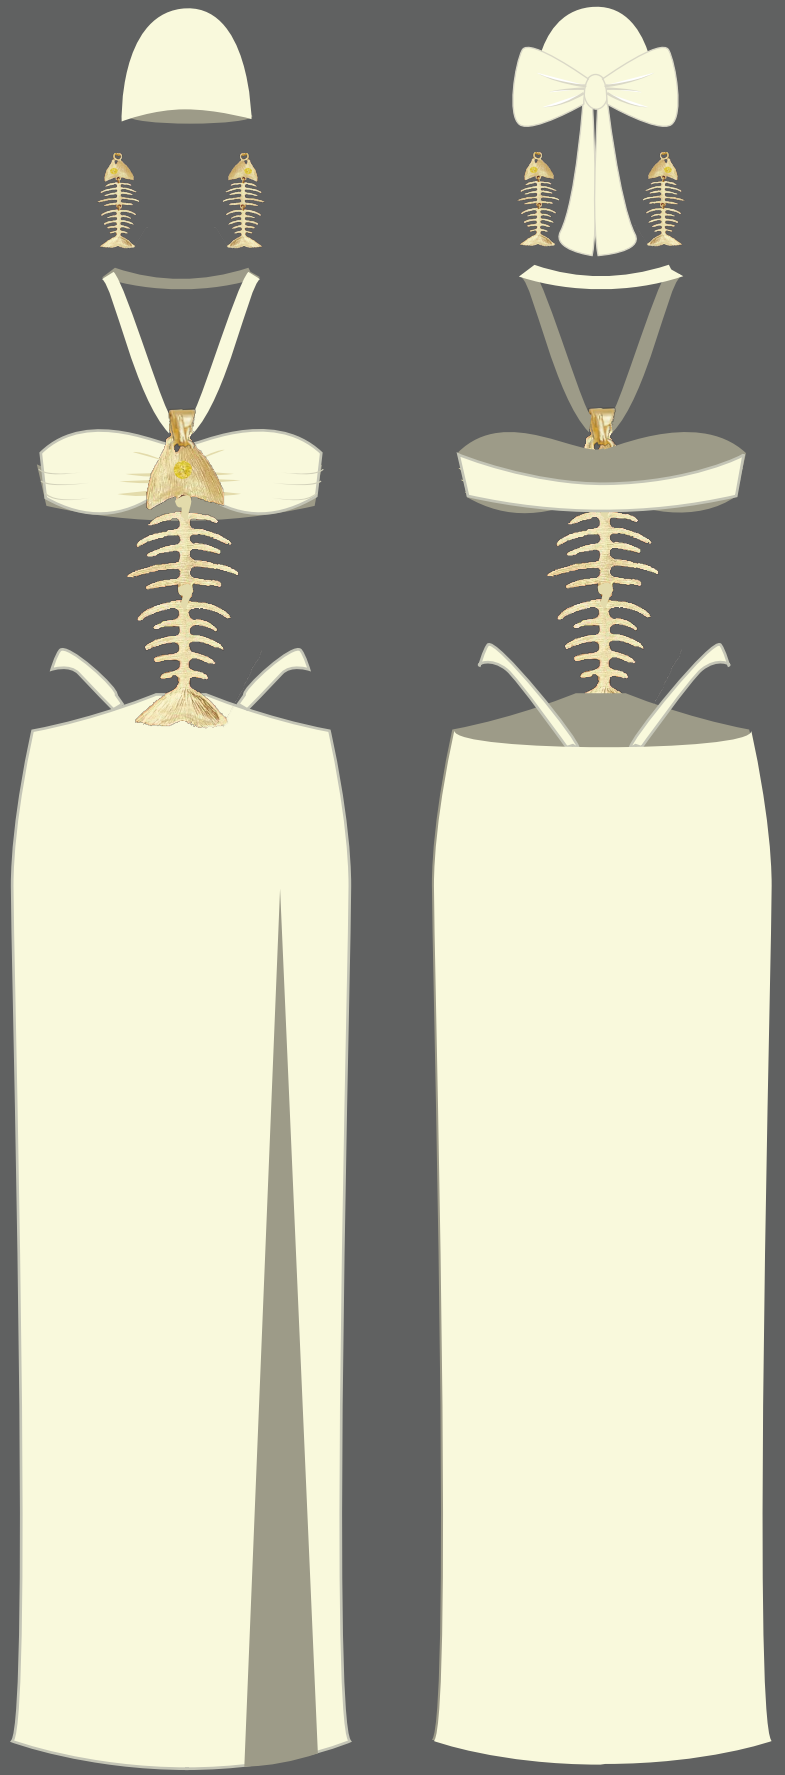

Nylon Brights
PANTONE®
12-0645 TN
Lemon Tonic

PANTONE®
11-0104 TCX
Vanilla Ice

Materials

Trims

Lauren
Silva

Shine Yarn
Garbadine

Yellow
Chiffon

Chainmail

Hammered
Gold Plating

Cream
Chiffon

Open
Crochet

Yellow
Sequin

Yellow
Topaz

Hammer Curled
Gold Flower w/
Yellow Topaz

Yellow Ostrich

Bungee

Yellow Rhinestone

Hammer Gold
Fish Bones

Full Collection

Lauren
Selva