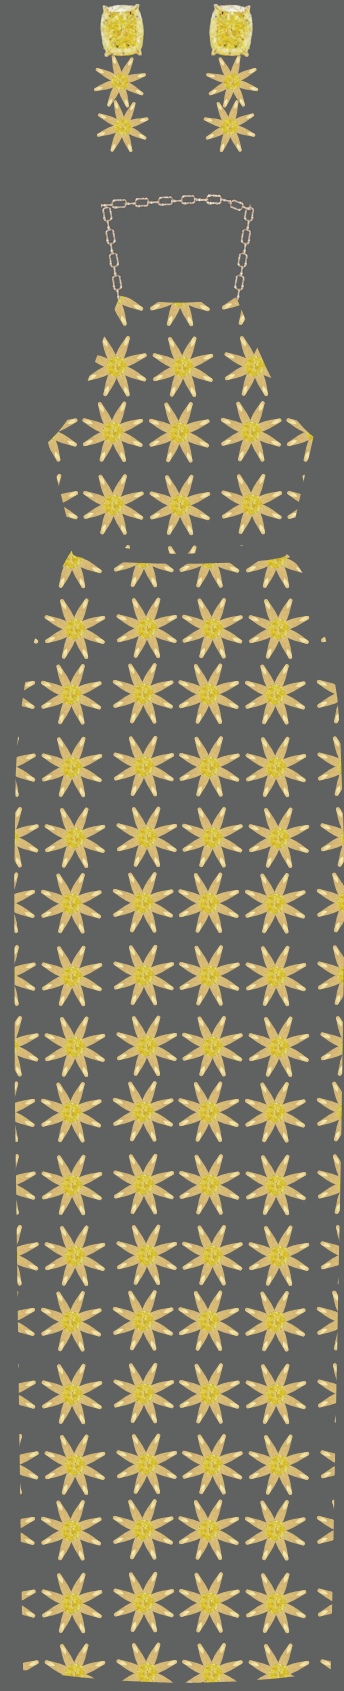

Golden in Greece

'25

Lauren
Silva

Design Portfolio: Lauren Silva

Palette

Lauren
Silva

PANTONE®
15-0953 TCX
Golden Yellow

PANTONE®
14-0837 TCX
Misted Yellow

Nylon Brights
PANTONE®
12-0645 TN
Lemon Tonic

PANTONE®
11-0104 TCX
Vanilla Ice

Materials

Trims

Lauren
Silva

Shine Yarn
Garbadine

Yellow
Chiffon

Chainmail

Hammered
Gold Plating

Cream
Chiffon

Open
Crochet

Yellow
Sequin

Yellow
Topaz

Hammer Curled
Gold Flower w/
Yellow Topaz

Yellow Ostrich

Bungee

Yellow Rhinestone

Hammer Gold
Fish Bones

Full Collection

Lauren
Selva