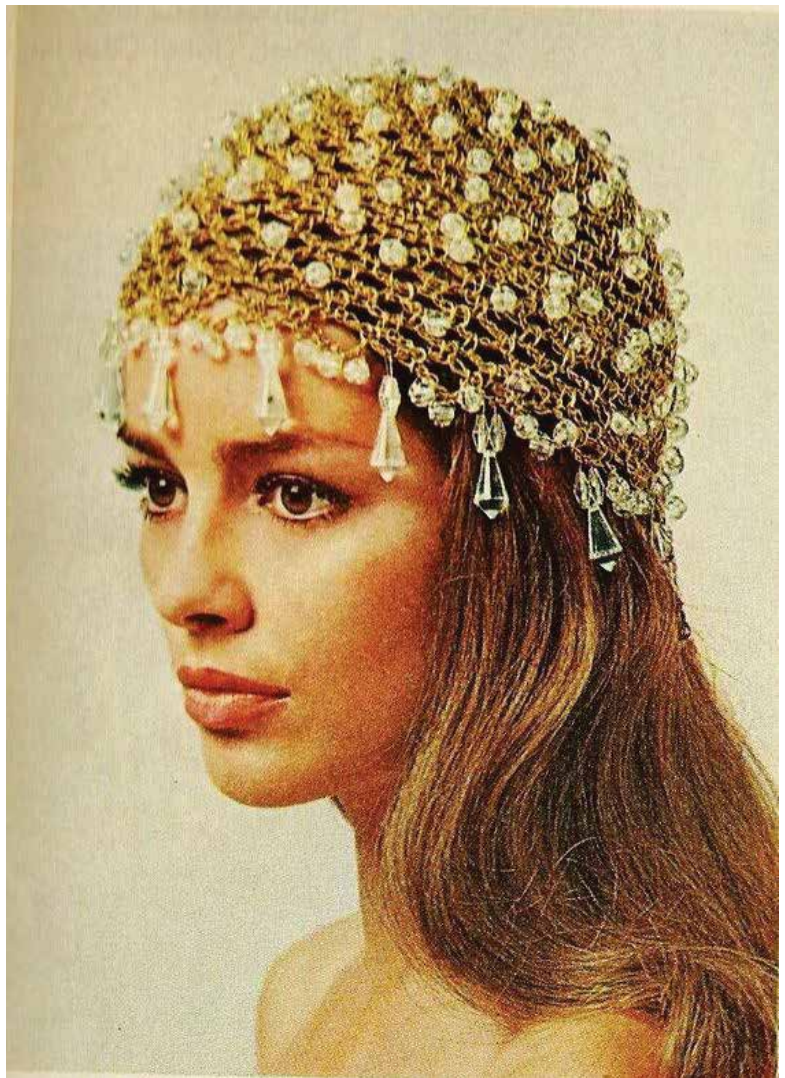

Golden in Greece

'25

Lauren
Silva

Design Portfolio: Lauren Silva

Palette

Lauren
Silva

PANTONE®
15-0953 TCX
Golden Yellow

PANTONE®
14-0837 TCX
Misted Yellow

Nylon Brights
PANTONE®
12-0645 TN
Lemon Tonic

PANTONE®
11-0104 TCX
Vanilla Ice

Materials

Trims

Lauren
Silva

Shine Yarn
Garbadine

Yellow
Chiffon

Chainmail