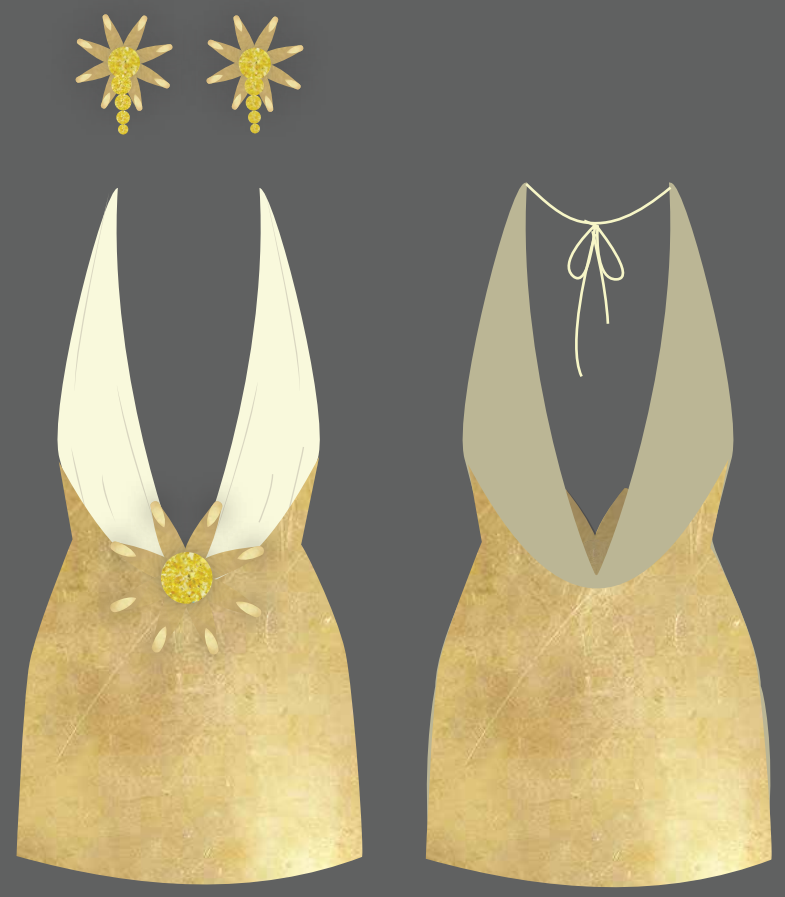

Nylon Brights
PANTONE®
12-0645 TN
Lemon Tonic

PANTONE®
11-0104 TCX
Vanilla Ice

Materials

Trims

Lauren
Silva

Shine Yarn
Garbadine

Yellow
Chiffon

Chainmail

Hammered
Gold Plating

Cream
Chiffon

Open
Crochet

Yellow
Sequin

Yellow
Topaz

Hammer Curled
Gold Flower w/
Yellow Topaz

Yellow Ostrich

Bungee

Yellow Rhinestone

Hammer Gold
Fish Bones

Full Collection

Lauren
Selva