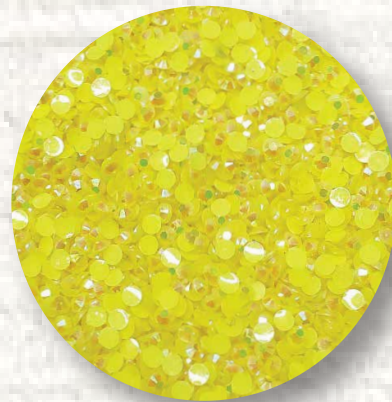

Golden in Greece

'25

Lauren
Silva

Design Portfolio: Lauren Silva

Palette

Lauren
Silva

PANTONE®
15-0953 TCX
Golden Yellow

PANTONE®
14-0837 TCX
Misted Yellow

Nylon Brights
PANTONE®
12-0645 TN
Lemon Tonic

PANTONE®
11-0104 TCX
Vanilla Ice

Materials

Trims

Lauren
Silva

Shine Yarn
Garbadine

Yellow
Chiffon

Chainmail

Hammered
Gold Plating

Cream
Chiffon

Open
Crochet

Yellow
Sequin

Yellow
Topaz

Hammer Curled
Gold Flower w/
Yellow Topaz

Yellow Ostrich

Bungee